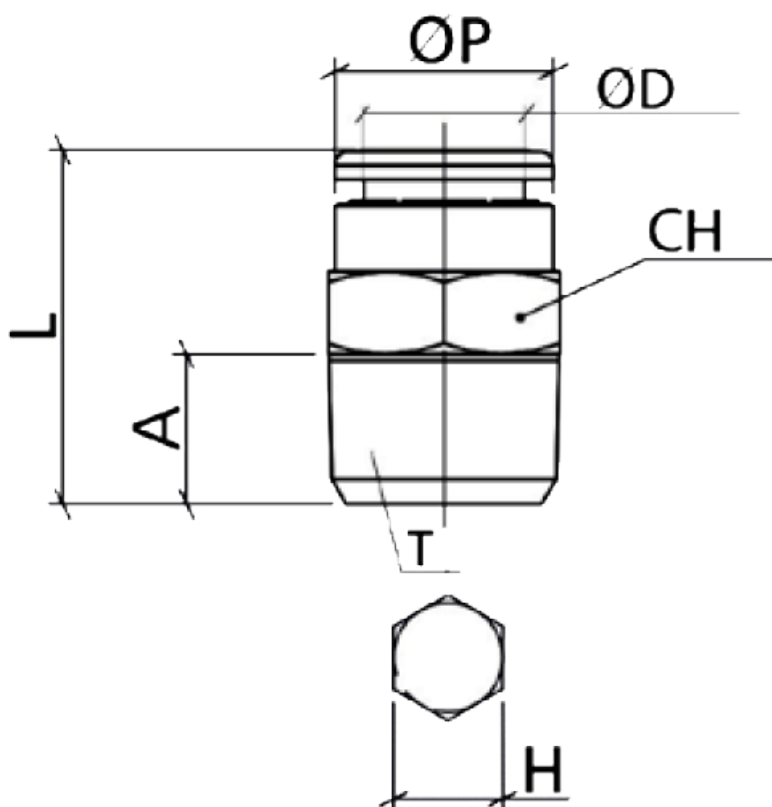

Article number: 589OTRC08R03

Description: Metal Push-in fitting, straight, $\text{Ø}8\text{-}3/8"$ BSPT
Type: OTRC08R03, Nickel plated brass

Measures

A = 11
CH = 17
H = 6
L = 22
T = R3/8"
 ØD = 8
 ØP = 14